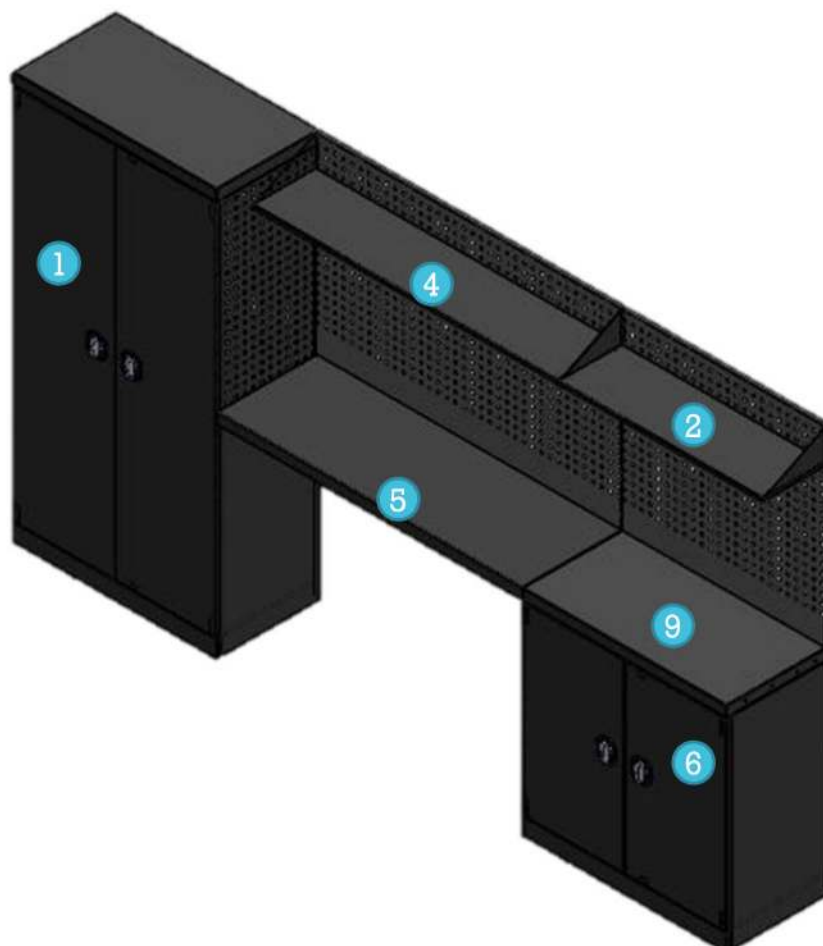

MACH-TOOLS

Tool Storage & Workspace Furniture

MODULAR WORKSTATION 9

Model : SC18-4S / SC90-2S / RS900 / RS135 / STP900 / STP135 /

-  = RAL7035
-  = RAL7011
-  = RAL5017
-  = RAL6011
-  = RAL3013