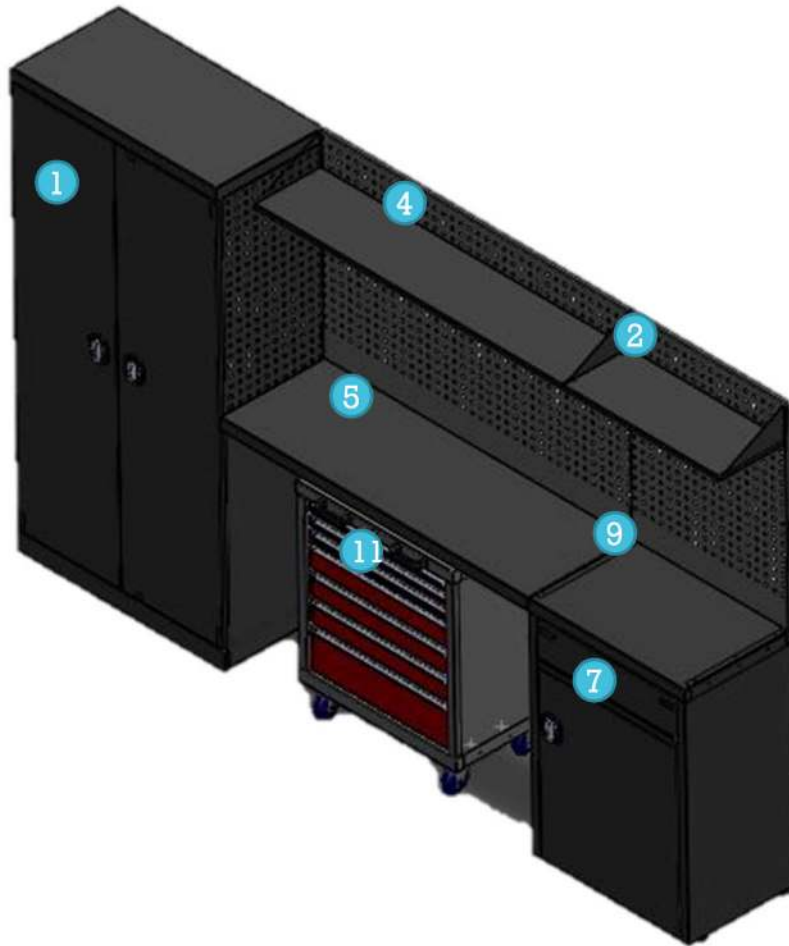

MACH-TOOLS

Tool Storage & Workspace Furniture

MODULAR WORKSTATION 8

Model : SC18-4S / WBC690 / TCF-277M / RS900 / RS135 / STP900 / STP135 /

-  = RAL7035
-  = RAL7011
-  = RAL5017
-  = RAL6011
-  = RAL3013