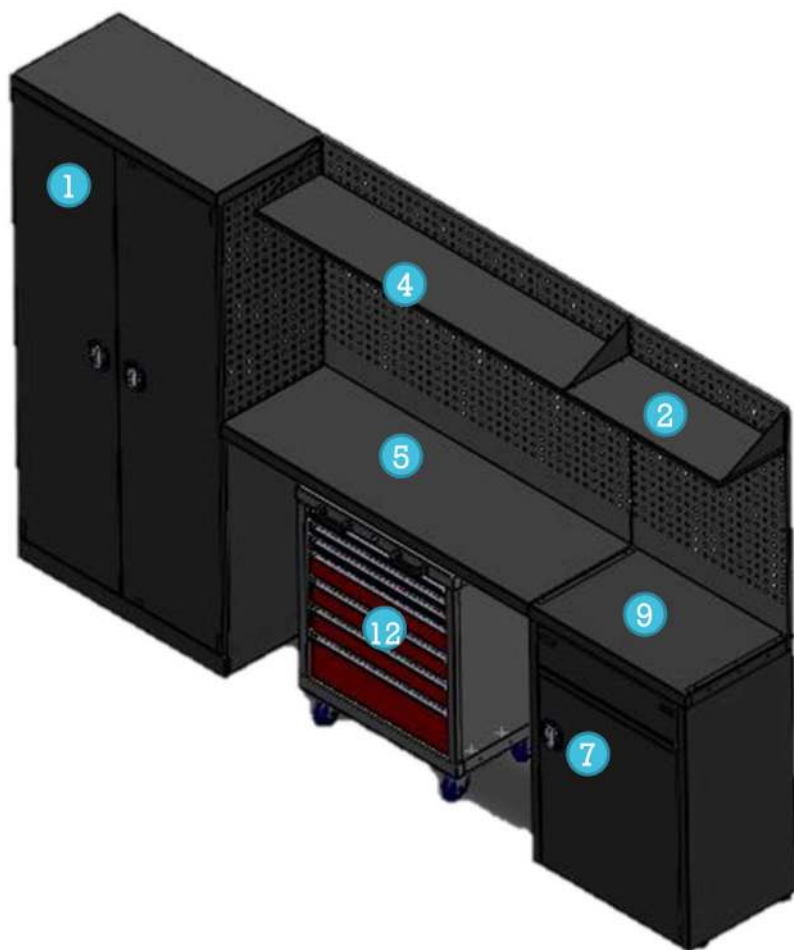

MACH-TOOLS

Tool Storage & Workspace Furniture

MODULAR WORKSTATION 7

Model : SC18-4S / WBC690 / TCF-275M / RS900 / RS135 / STP900 /

-  = RAL7035
-  = RAL7011
-  = RAL5017
-  = RAL6011
-  = RAL3013