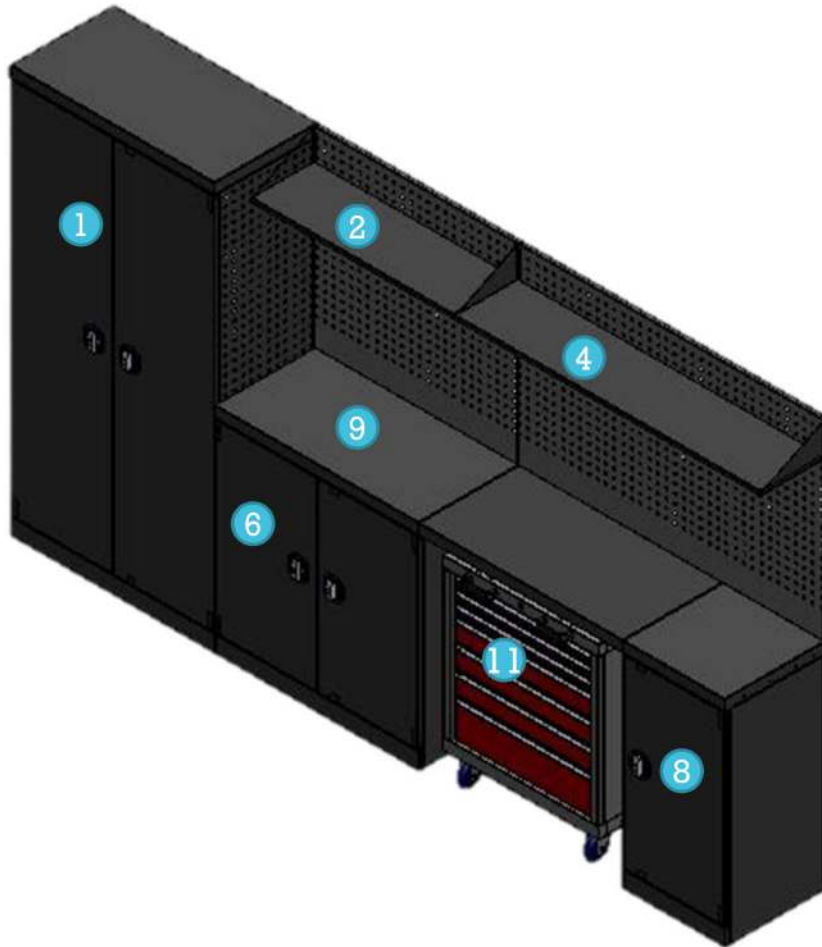

MACH-TOOLS

Tool Storage & Workspace Furniture

MODULAR WORKSTATION 6

Model : SC18-4S / SC90-2S / SC91-2S / TCF-277M / RS900 / RS135 / STP900 /

-  = RAL7035
-  = RAL7011
-  = RAL5017
-  = RAL6011
-  = RAL3013