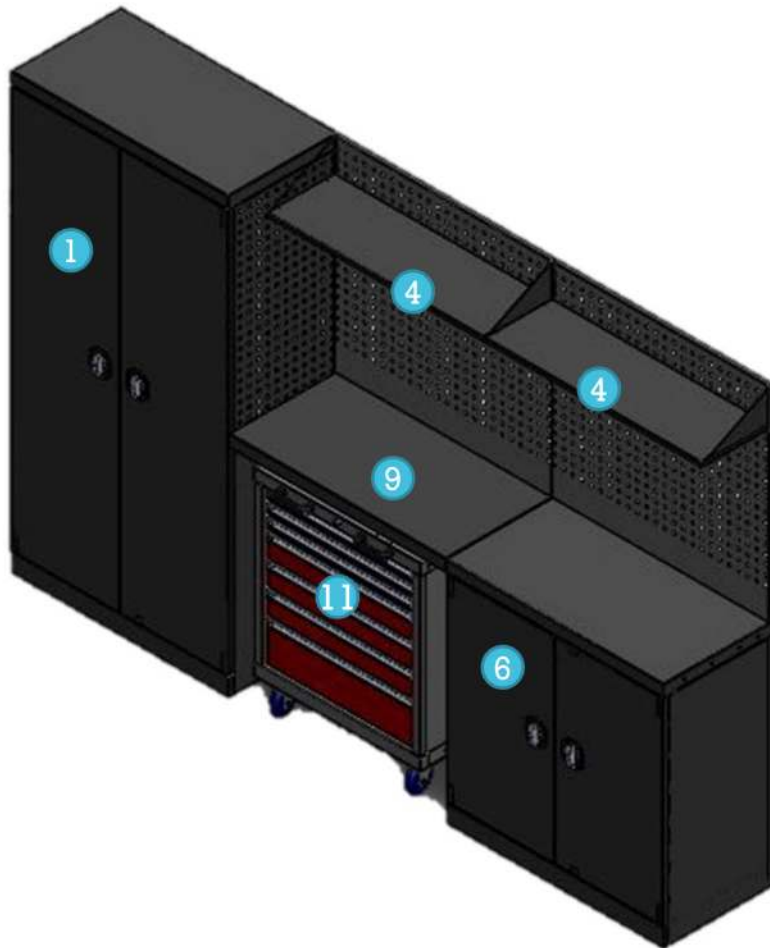

MACH-TOOLS

Tool Storage & Workspace Furniture

MODULAR WORKSTATION 5

Model : SC18-4S / SC90-2S / TCF-277M / RS135 / STP900 /

-  = RAL7035
-  = RAL7011
-  = RAL5017
-  = RAL6011
-  = RAL3013