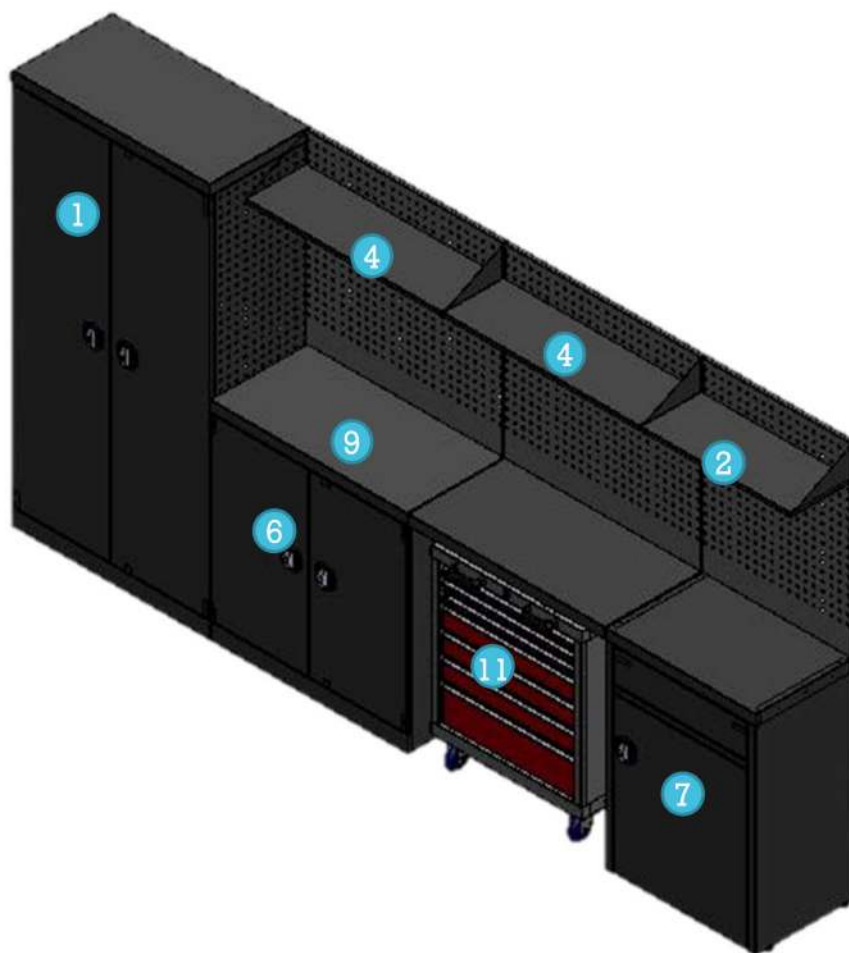

## MODULAR WORKSTATION 4

Model : SC18-4S / SC90-2S / WBC690 / TCF-277M / RS900 / RS135 / STP900 /

-  = RAL7035
-  = RAL7011
-  = RAL5017
-  = RAL6011
-  = RAL3013