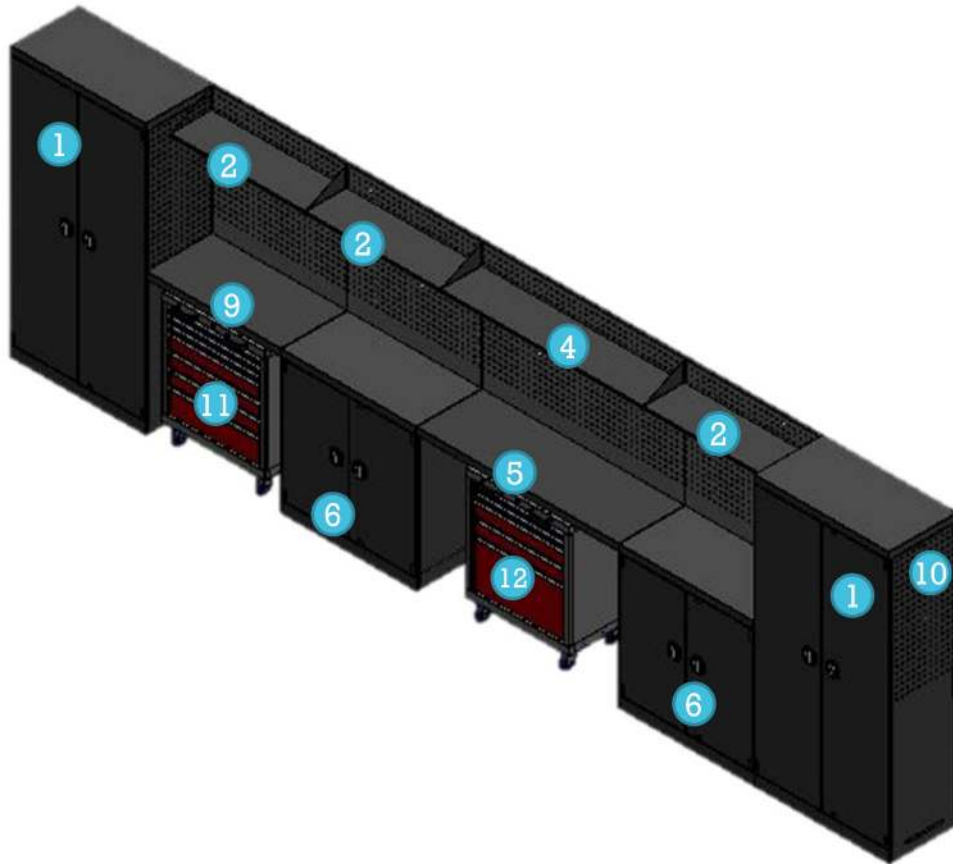

## MODULAR WORKSTATION 3

Model : SC18-4S / SC90-2S / TCF-277M / RS900 / RS135 / STP900 / STP135 / LP1800

-  = RAL7035
-  = RAL7011
-  = RAL5017
-  = RAL6011
-  = RAL3013