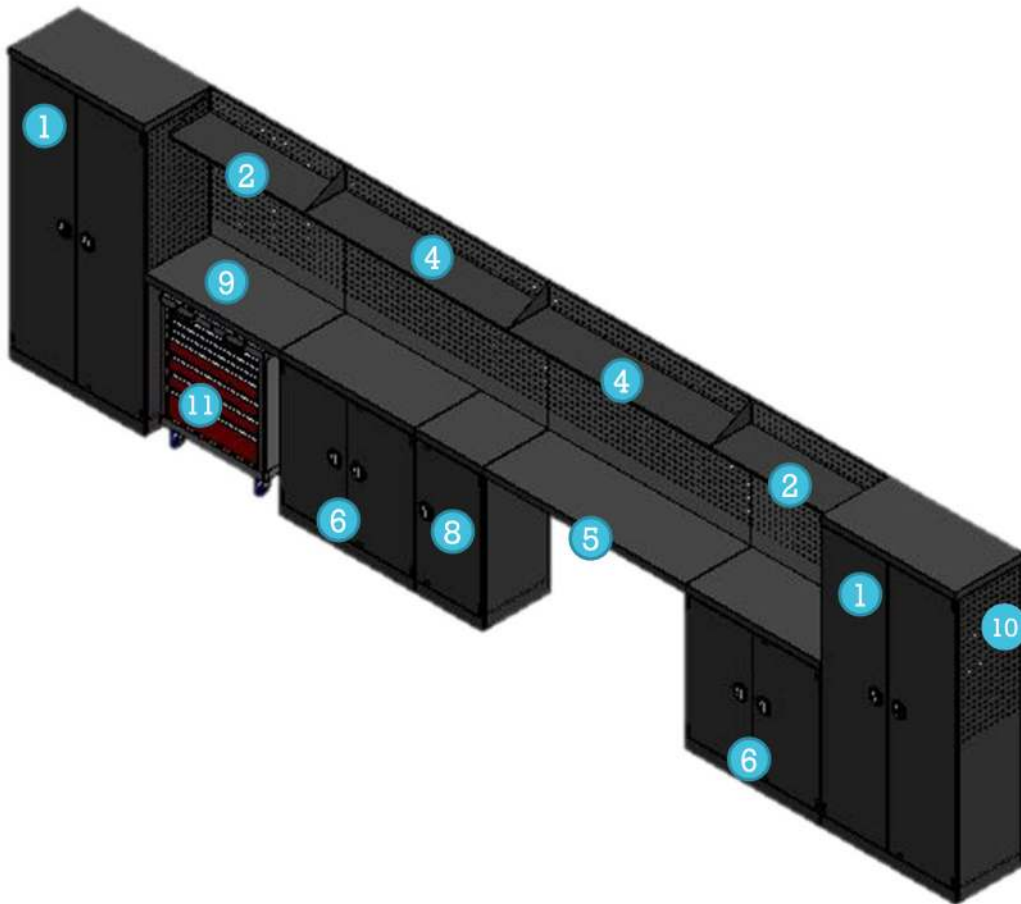

MACH-TOOLS

Tool Storage & Workspace Furniture

MODULAR WORKSTATION 2

Model : SC18-4S / SC90-2S / SC91-2S / TCF-275M / TCF-277M / RS900 / RS135 / STP900 / STP135 / LP1800

- = RAL7035
- = RAL7011
- = RAL5017
- = RAL6011
- = RAL3013