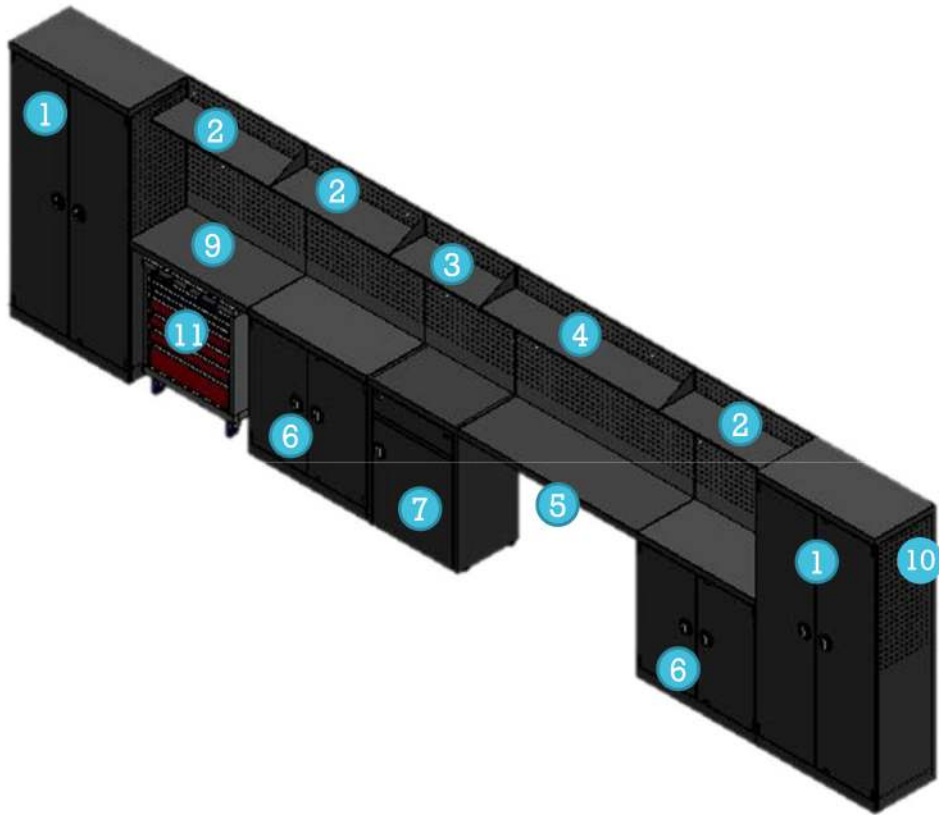

MACH-TOOLS

Tool Storage & Workspace Furniture

MODULAR WORKSTATION 1

Model : SC18-4S / SC90-2S / SC91-2S / WBC690 / TCF-277M / RS687 / RS900 / RS135 / STP900 / STP135 / LP1800

-  = RAL7035
-  = RAL7011
-  = RAL5017
-  = RAL6011
-  = RAL3013